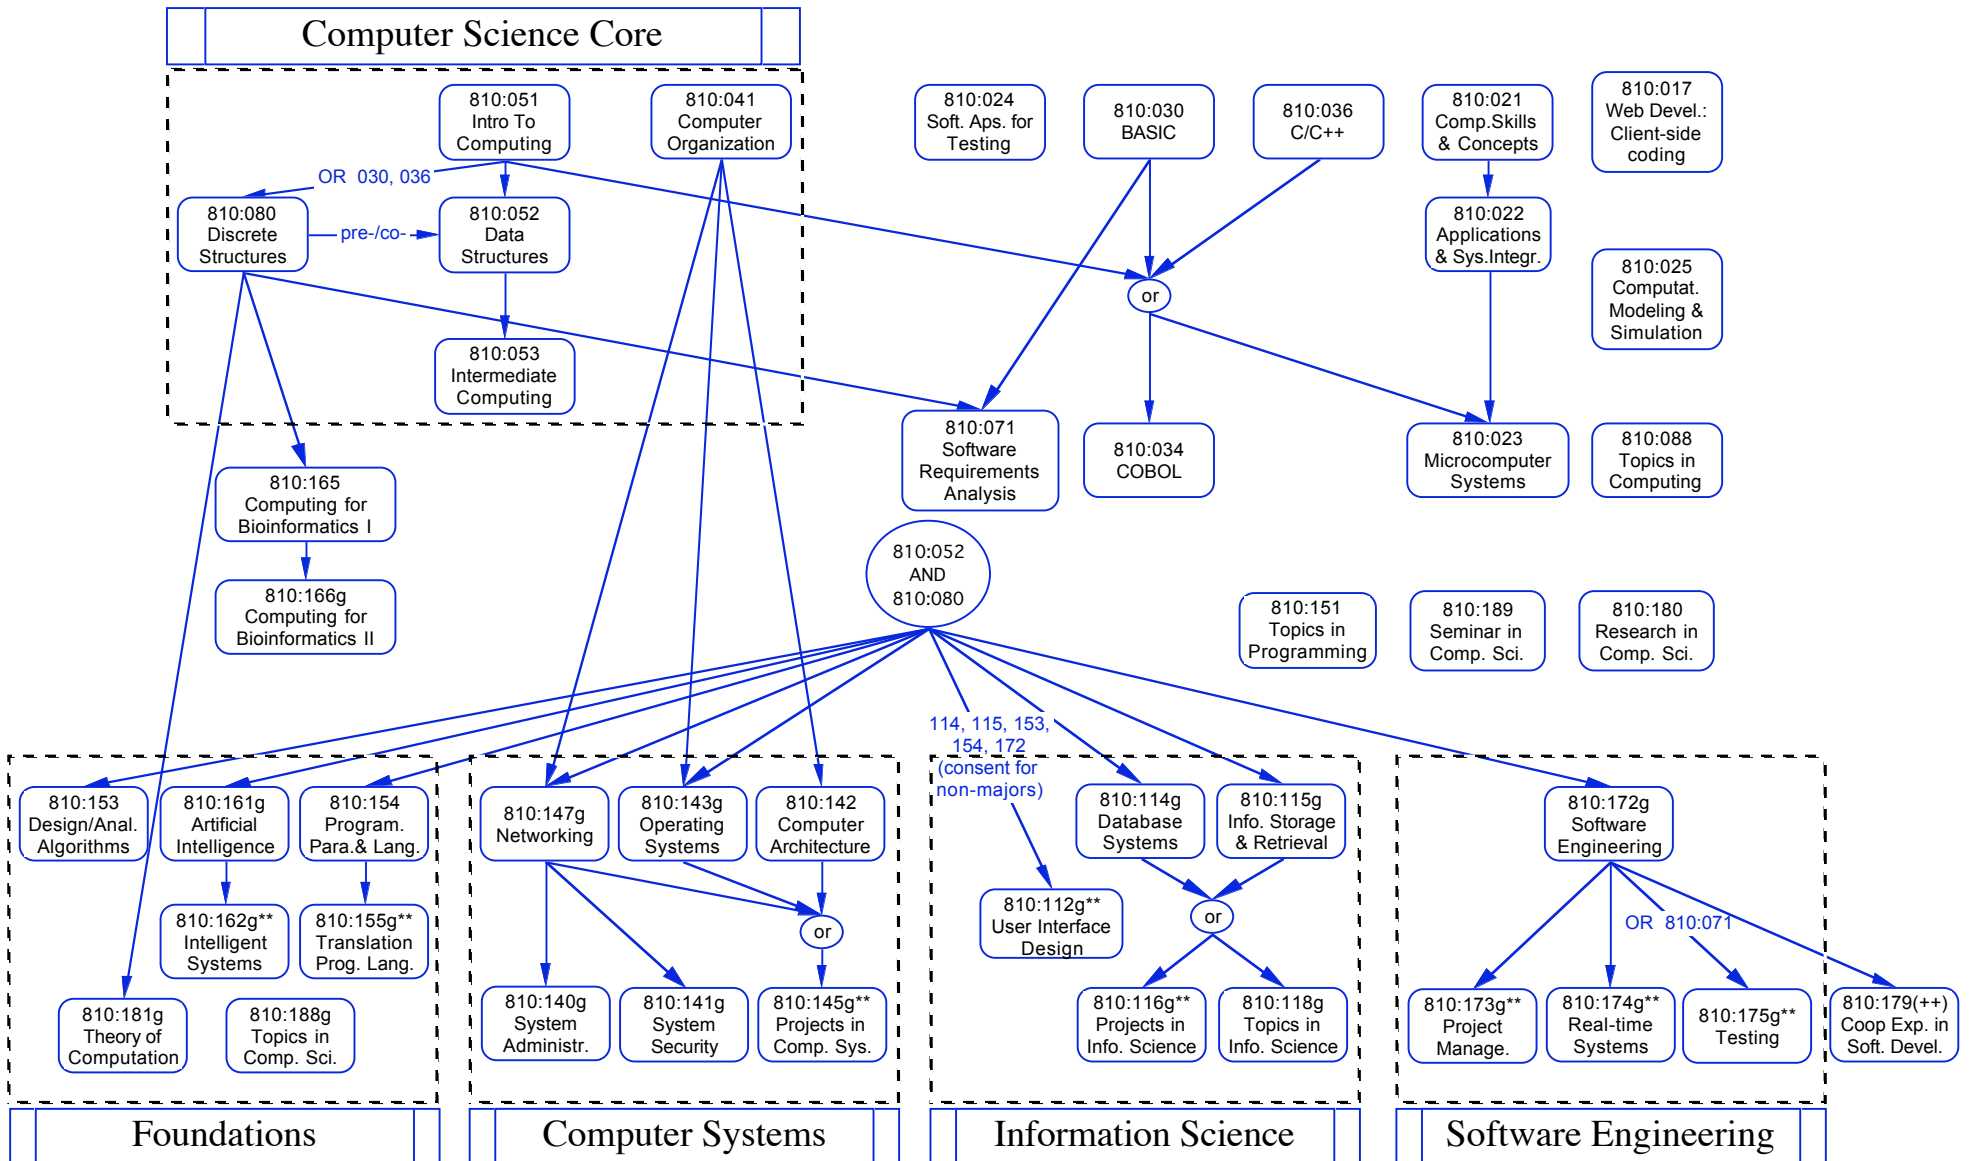

Undergraduate Computer Science Course Structure (2008-2010)

** Asterisks indicate project courses.

++ A special/particular section of 810:179 Coop is required for the Software Engineering emphasis of the BS-CS degree

Mathematics Course List: 800:072/092, 800:060, 800:061, 800:076, 800:143, 800:152, 800:169, 800:176, 800:177

Prerequisite courses must be passed with a grade of C or better (C- is not satisfactory in a course serving as a prerequisite)